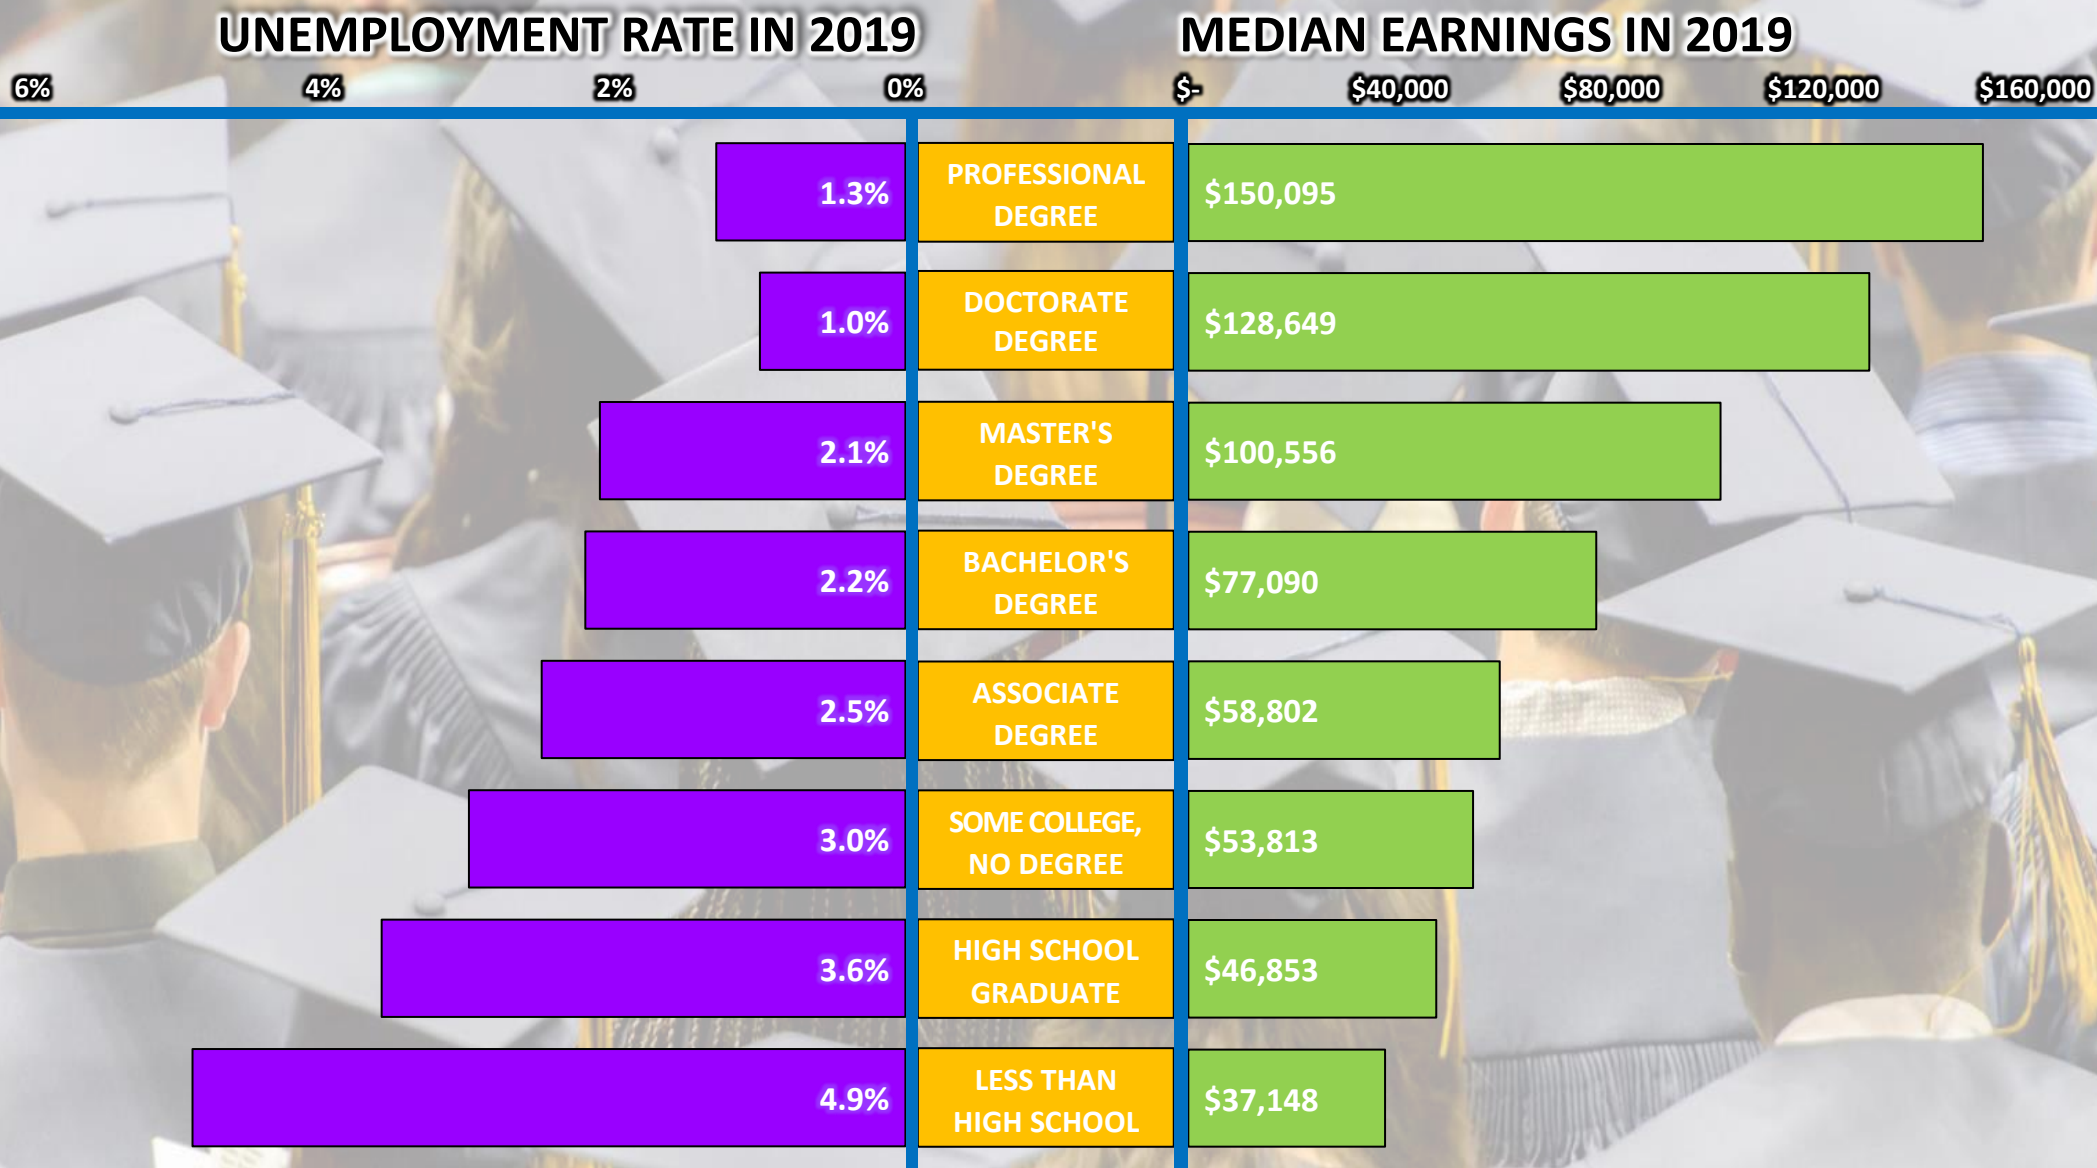

EDUCATION AND TRAINING PAY for MALES

Note: Earnings for year-round full-time workers 25 years and over; unemployment rate for those 25 and over

Source: US Census Bureau; Bureau of Labor Statistics

https://www2.census.gov/programs-surveys/cps/tables/pinc-03/2020/pinc03_2_1_2_1.xlsx